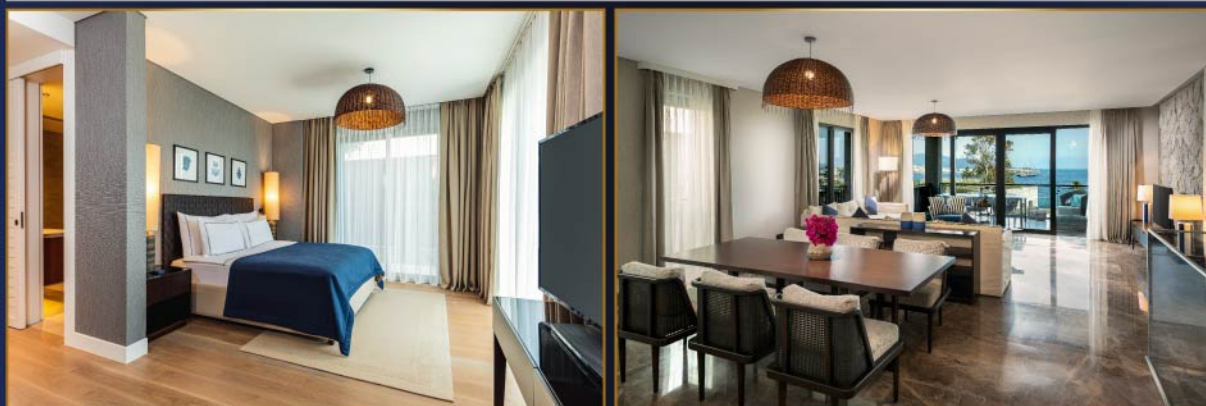

DESCRIPTION

Sea View. 1 Living Room with Sofa bed. 3 Bedrooms. French bed / Twin beds. Kitchen (kitchen equipments). 4 WC. 3 Bathroom (Shower). Balcony.